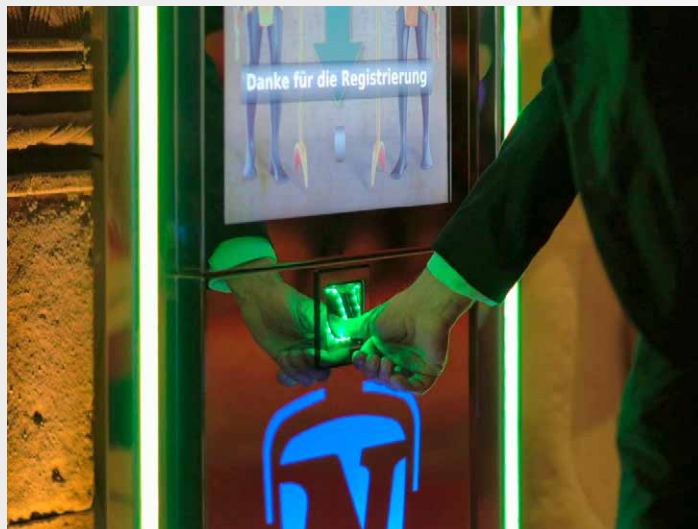

NBS ВИКОРИСТАННЯ ВІДБИТКІВ ПАЛЬЦІВ

У зв'язку з високими вимогами ринку до надійних рішень для виконання юридичних зобов'язань в контексті відповідальної гри (Responsible Gaming), ми пропонуємо інноваційні біометричні системи, що відповідають потребам ігрової індустрії для надійних і безпечних методів ідентифікації і верифікації клієнтів.

Завдяки повсякденному використанню відбитків пальців для розблокування смартфонів прийнятий підхід є широким у використанні. Область застосування включає в себе вхід в ігровий зал (наприклад, турнікет), доступ до ігрових автоматів і букмекерських терміналів, вплата кредитів на клієнтський рахунок гравця (електронний гаманець), виплату в електронних касах і касах казино, оплату в торгових автоматах, вхід в гральний заклад і облік робочого часу персоналу, і навіть систему доступу до кімнат та оплату за проживання для казино-готелів.