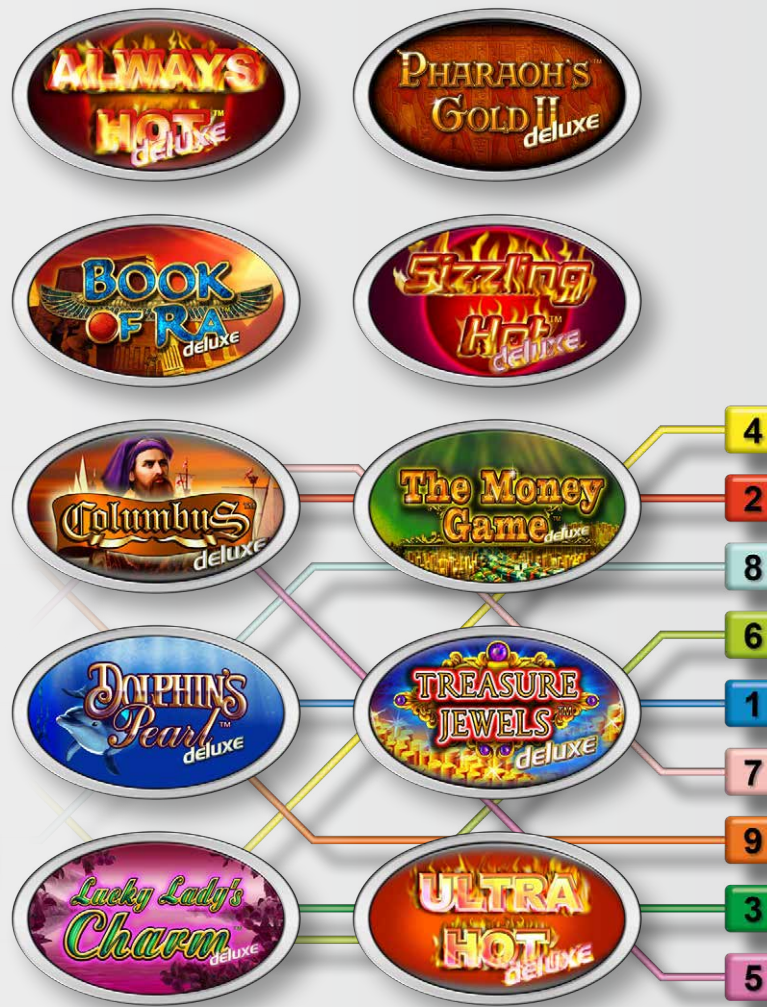

COOL FIRE II-S

Multi-Gaminator® deluxe 1T

MULTI-GAMINATOR® deluxe 1T	LINES
Always Hot™ deluxe*	5 fixed
Book of Ra™ deluxe*	9
Columbus™ deluxe*	9
Dolphin's Pearl™ deluxe*	9
Lucky Lady's Charm™ deluxe*	9
Pharaoh's Gold II™ deluxe*	9
Sizzling Hot™ deluxe*	5 fixed
The Money Game™ deluxe*	9
Treasure Jewels™ deluxe*	9
Ultra Hot™ deluxe*	5 fixed

*original CFI line version